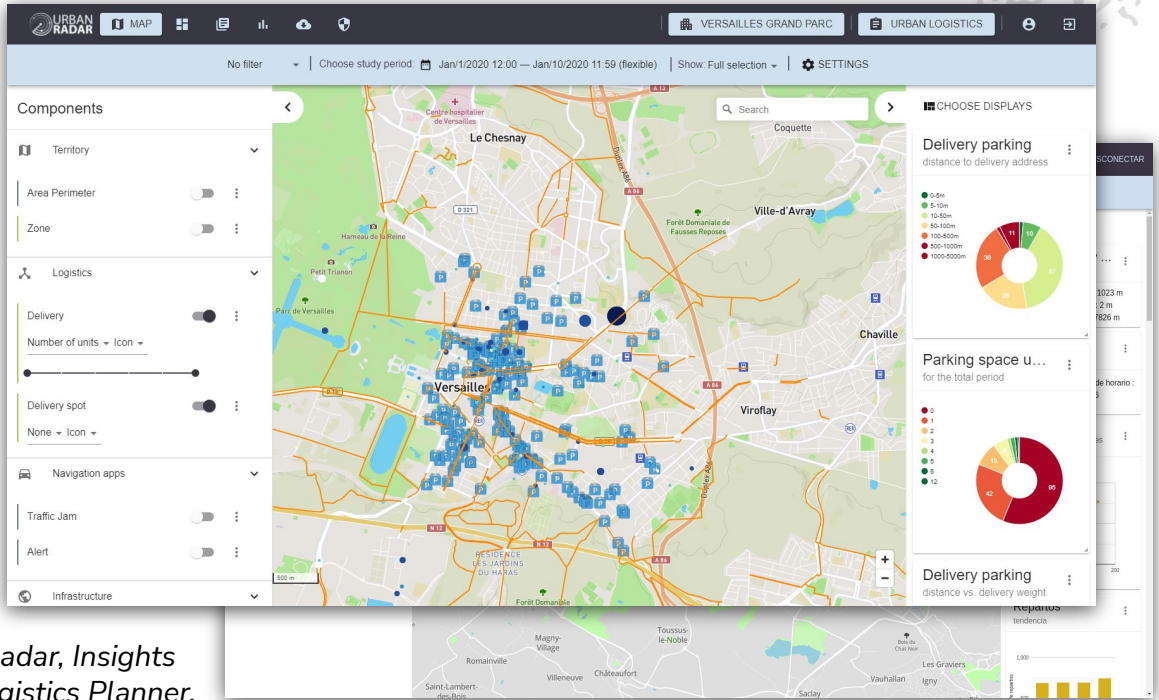

# Who are we?

DIAGNOSE  
Public & Private Data

ANALYZE  
Key Metrics

PREDICT  
Machine Learning

Cargo-Bikes

Freight

Parcel Lockers

Infrastructure

Curb & Parking

Open Data

CO2/Air Quality

Weather

Sensors and IOT

Urban Radar, Insights V2.24, Logistics Planner, Versailles, France

# CityForward: coordinating a Virtual City Logistics Network

*Mobility Lot: Optimization of Logistics*